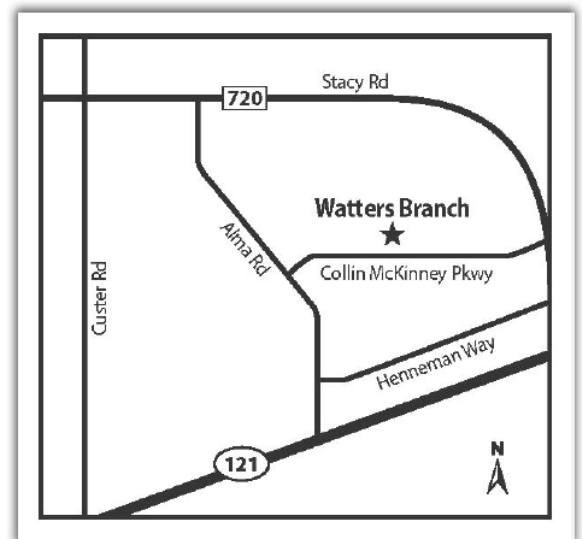

WATTERS BRANCH AT CRAIG RANCH

Don't miss American Legend Homes'
FINAL OPPORTUNITIES
in Watters Branch at Craig Ranch!

- Served by Frisco ISD
- Surrounded by 400 acres of green space
- The Beach at Craig Ranch with sand volleyball and soccer, plus an amenity center with pool
- Conveniently located near TPC Craig Ranch Golf Course, Cooper Fitness Center and charming downtown McKinney

WATTERS BRANCH MODEL SALES OFFICE:

6616 Sleepy River St McKinney, TX 75070
Luanne Schaeffer | lschaeffer@alhld.com
O: 972-569-9200

AMLEGENDHOMES.COM

From Hwy 121: Take the exit towards Exchange Parkway/ Craig Ranch Parkway/Alma Drive. Turn north onto Alma Drive. Turn right onto Collin McKinney Parkway. Turn left onto Star Avenue.